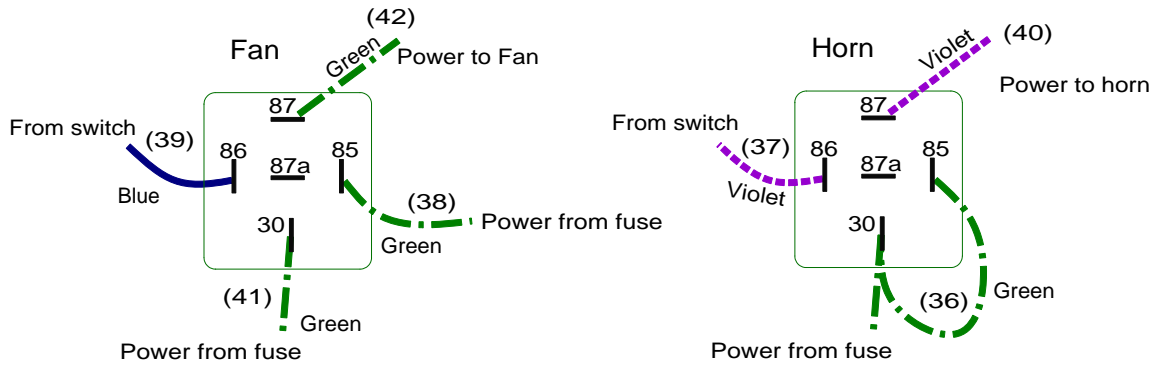

BOSCH RELAYS

Part numbers: Bosch/Tyco V23234A1001 or V23234C1001
 Old Bosch: 0 332 209 138

View from wire side