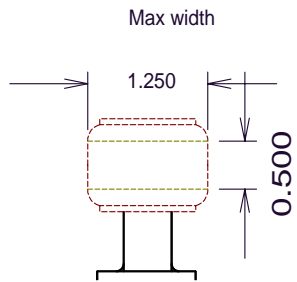

ALL SPRING COLLARS FOR 2.5" ID SPRINGS

Era Replica Auto.
608-612 E. Main St.
New Britain, CT 06051
Tel. 860-224-0253
Fax: 860-827-1055

File name: GTDAMPERS\FRONT
Drawn by: Bob Putnam Date: 02/22/00
Part description: App. GT
DAMPER, FRONT

Scale: 50% Dimensions in: INCHES
Tolerances: .005" or as noted
Surface finish in μ in. RMS:
Material:

Comments:
Spax G297

Revision	Date