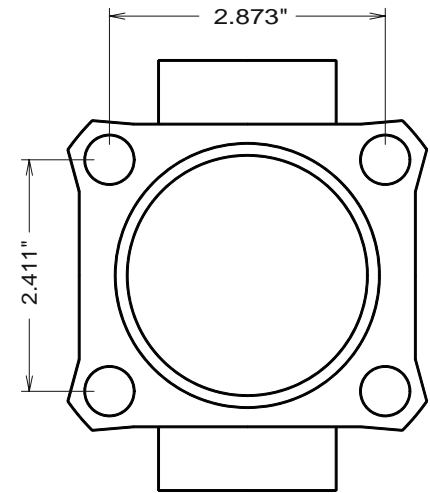

3-2-439

Yoke: 3-26-437

SERIES 1410 JOINT

SERIES 1410 JOINT

Era Replica Auto.
608-612 E. Main St.
New Britain, CT 06051
Tel. 860-224-0253
Fax: 860-827-1055

File name: COB\SUB\HSHAFT
Drawn by: Bob Putnam Date: 08/08/96
Part description: App. Cobra
Jaguar axle shaft
Made from components, not core

Scale: 50% Dimensions in: INCHES
Tolerances: .005" or as noted
Surface finish in μ in. RMS:
Material:

Comments:
Orig. XJ 16.14" C/C
Length critical

Revision	Date