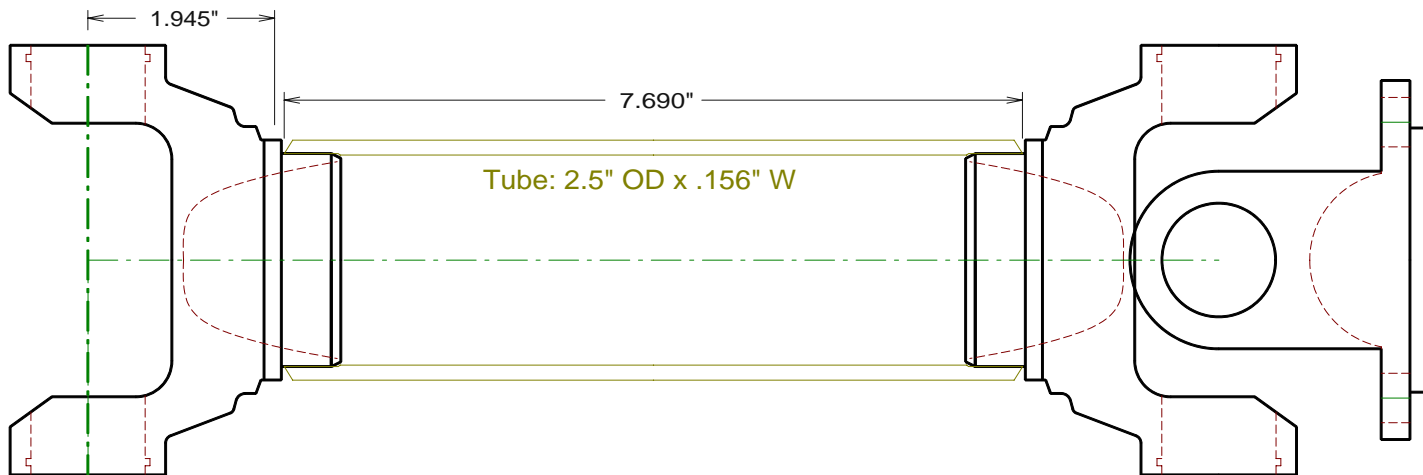

3-2-439

Yoke: 3-26-437

SERIES 1410 JOINT

SERIES 1410 JOINT

Era Replica Auto.
608-612 E. Main St.
New Britain, CT 06051
Tel. 860-224-0253
Fax: 860-827-1055

File name: COB\SUB\HSHAFT
Drawn by: Bob Putnam Date: 08/08/96
Part description: App. Cobra
Jaguar axle shaft
Made from components, not core

Scale: 50% Dimensions in: INCHES
Tolerances: .005" or as noted
Surface finish in μ in. RMS:
Material:

Comments:
Orig. XJ 16.14" C/C
Length critical

Revision	Date